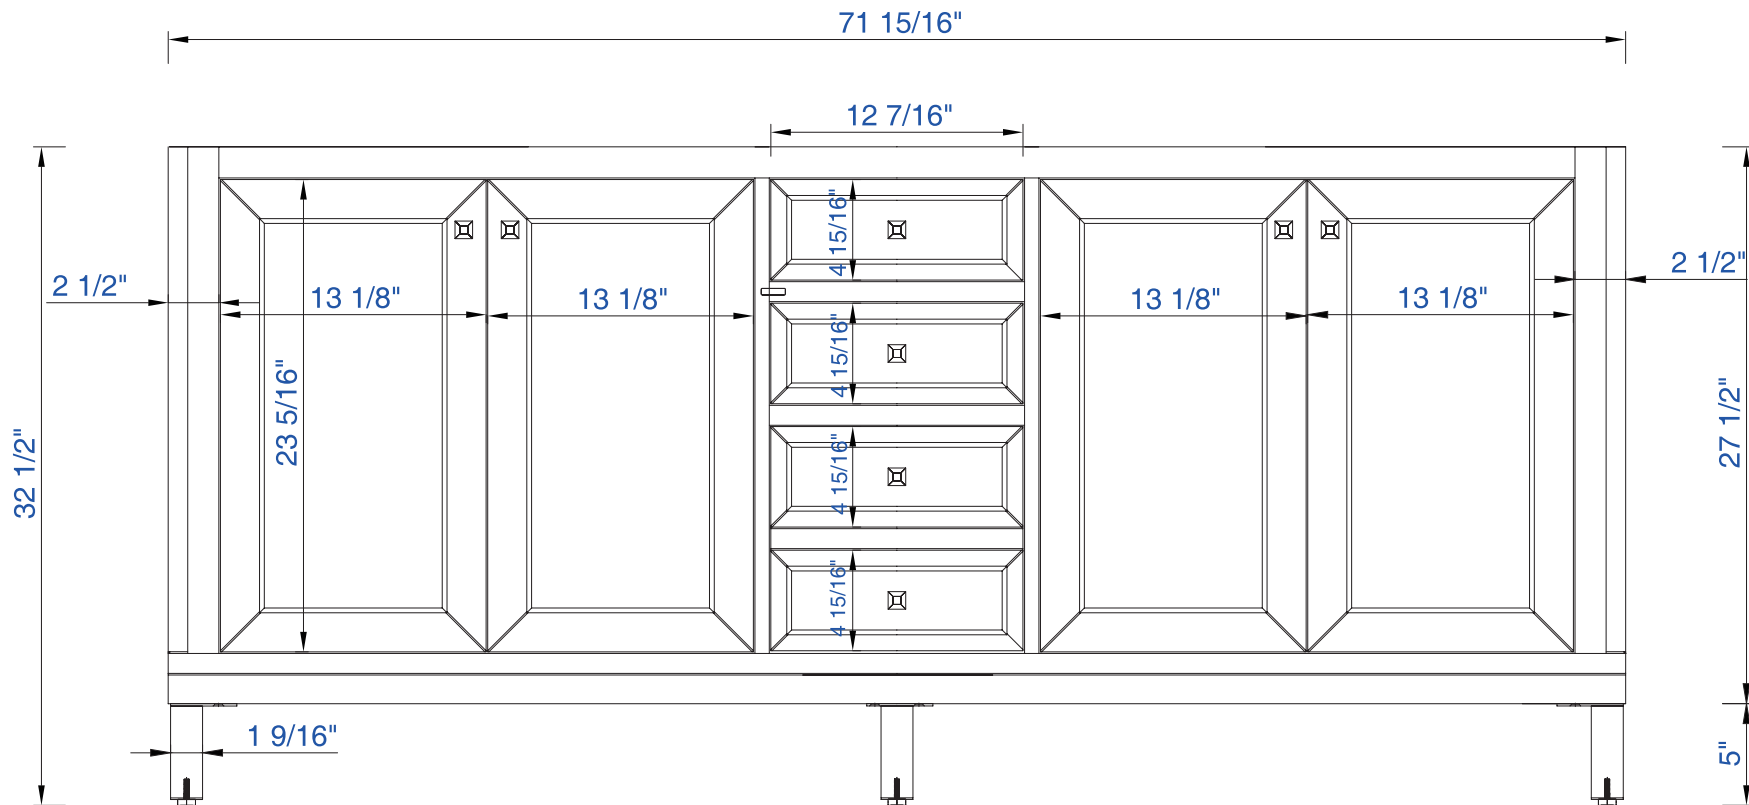

72"

Item Number:

305-V72-WWW

JAMES MARTIN

VANITIES™

Chicago 72" Cabinet

Diagrams with Dimensions
page 01 of 03

NOTE ONE: Countertops are not shown in these diagrams. (Cabinet Only)

NOTE TWO: This vanity does not have a Backsplash.

Please consult our website for Countertop Diagrams: www.jamesmartinvanities.com

72"

Item Number:

305-V72-WWW

JAMES MARTIN

VANITIES™

Chicago 72" Cabinet

Diagrams with Dimensions
page 02 of 03

NOTE ONE: Countertops are not shown in these diagrams. (Cabinet Only)

NOTE TWO: Internal Shelves (Shown) are designed to align with sinks in James Martin's Optional Countertops. Customers' own countertops and sinks may align differently, and modification may be required. Please consult our website for Countertop Diagrams: www.jamesmartinvanities.com

1828mm

Item Number:
305-V72-WWW

JAMES MARTIN

VANITIES™

Chicago 1828mm Cabinet

Diagrams with Dimensions
page 02 of 03

NOTE ONE: Countertops are not shown in these diagrams. (Cabinet Only)

NOTE TWO: Internal Shelves (Shown) are designed to align with sinks in James Martin's Optional Countertops.
Customers' own countertops and sinks may align differently, and modification may be required.
Please consult our website for Countertop Diagrams: www.jamesmartinvanities.com